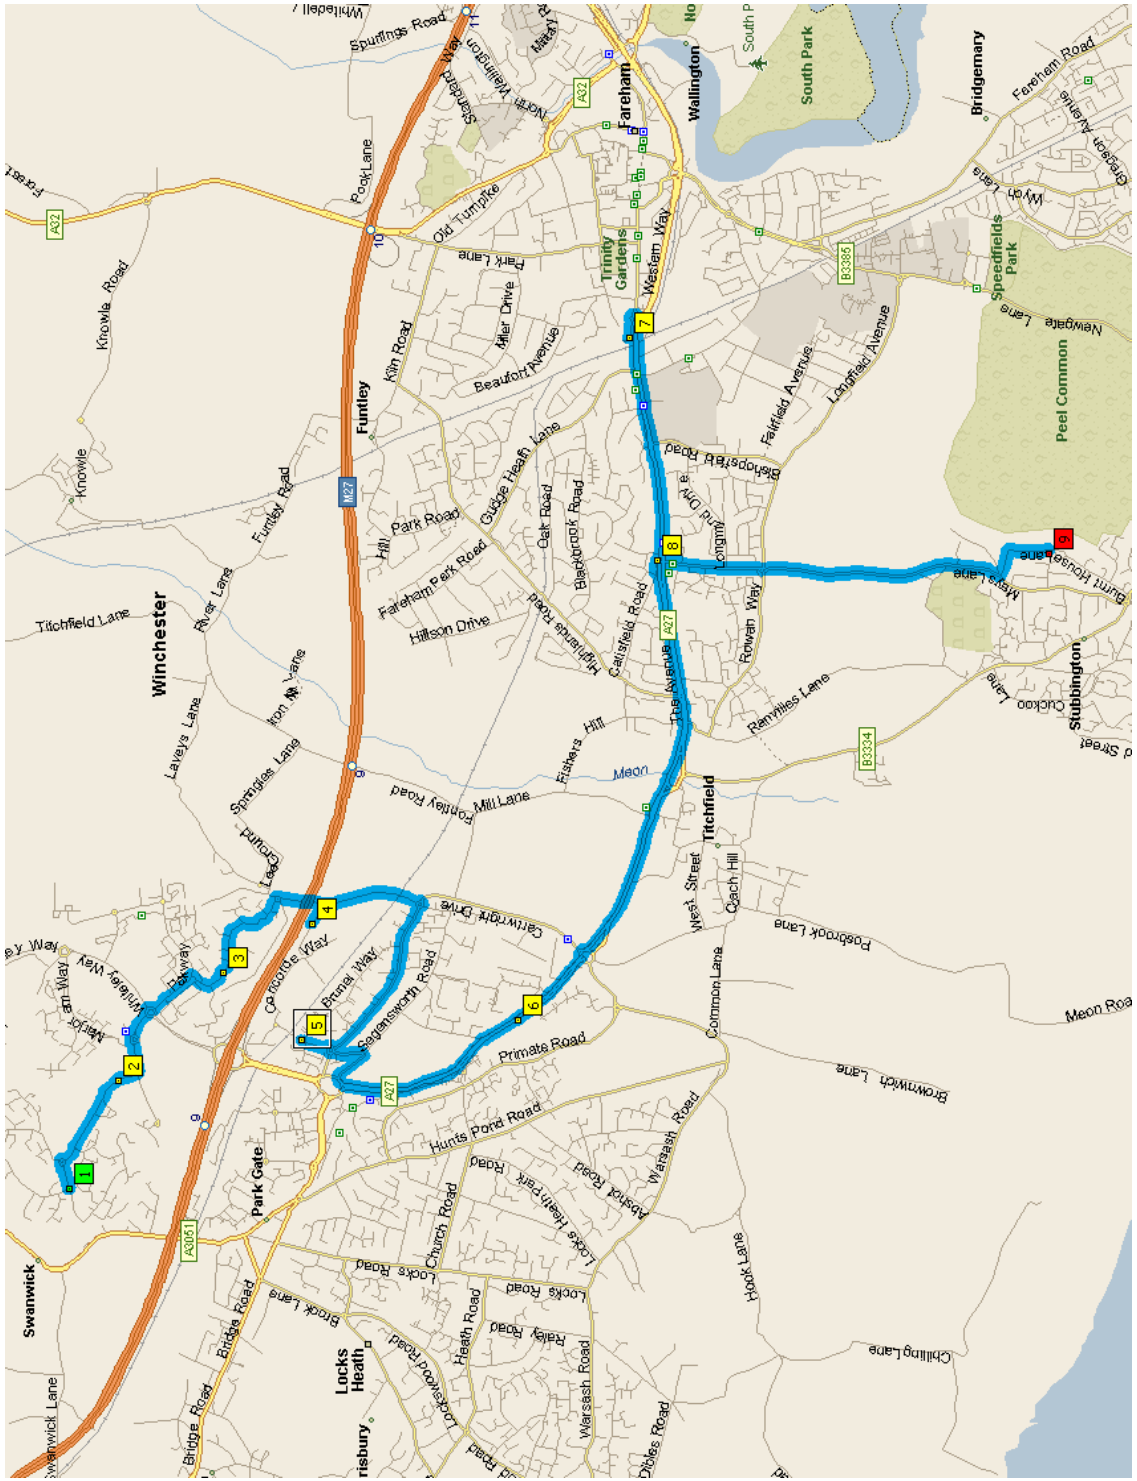

Southbound 'Lee & Gosport' Route

Fare Stage			
5	07:45	Fort Brockhurst bus stop	16:48
5	07:50	Elson Road just past Ham Lane	16:44
5	07:52	Albemarle Ave bus stop (Elson Road End)	16:41
5	08:00	Gosport Ferry	16:35
4	08:03	Bury Road	16:32
4	08:05	Anglesey Road	16:30
3	08:10	Cherque Way	16:25
3	08:11	David Newbury Drive	16:21
2	08:15	Elmore Road	16:18
2	08:18	Lee on Solent High Street / Beach Road	16:13
1	08:21	Sea Lane Bus Stop	16:09
1	08:29	Cottes Way	16:05
1	08:32	Plymouth Drive Park	16:03
1	08:35	Cuckoo Pint	16:03
	08:45	Meoncross School	16:00

The Bus will be able to stop at any 'Bus Stop' along the advertised route.

Actual arrival times may vary.

Fare Stage	Termly	Termly (One Way only)	Ad hoc trip
1	£290	£159.50	£3.00
2	£315	£173.25	£3.00
3	£340	£187	£3.25
4	£365	£200.75	£3.25
5	£390	£214.50	£3.50
6	£415	£228.25	£3.75
7	£440	£242	£4.00
8	£465	£255.75	£4.25

Northbound 'Whiteley' Route

<i>Fare Stage</i>			
7	07:45	Bishops Waltham	16.45
5	8.10	Lippizzaner Fields	16.27
5	8.12	Sweethill Crescent	16.24
5	8.14	Whiteley Primary School	16.22
5	8.16	Solent Hotel	16.16
3	8.20	TGI Fridays	16:08
2	8:30	The Avenue	16:06
	8.36	Meoncross School	16:00

The Bus will be able to stop at any 'Bus Stop' along the advertised route.

Actual arrival times may vary.

'Denmead' Route

<i>Fare Stage</i>	<i>Timings</i>		<i>Timings</i>
8	tbc	Petersfield	tbc
8	7:30am	Horndean	4:50pm
7	7:35am	Hambledon	4:45pm
7	7:40am	Denmead	4:40pm
7	8:10am	Wickham Square (Lloyds TSB)	4:25pm
4	8:15am	Knowle Village	4:20pm
3	8:25am	Citroen Garage Fareham	4:15pm
2	8:30am	BHF Shop, Fareham	4:09pm
2	8:35am	Highlands Road	4:08pm
	8:40am	Meoncross School	4:00pm