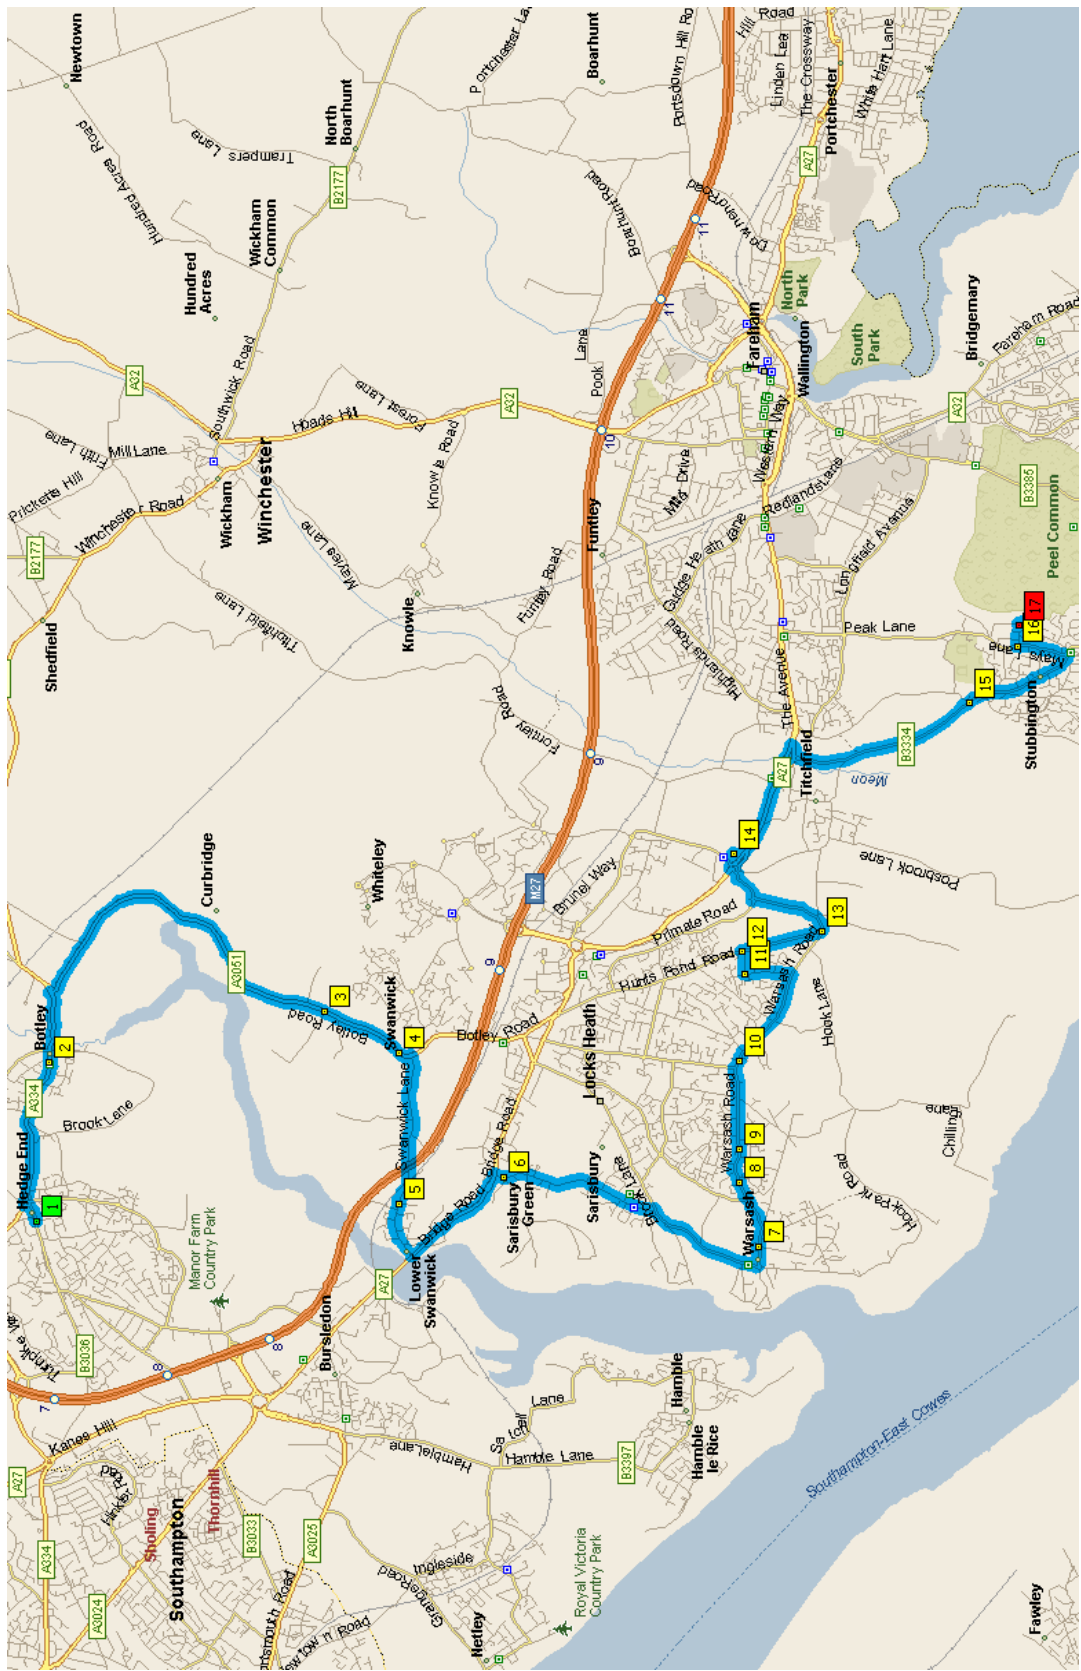

Fare Stage			
7	07:41	Hedge End	16:55
7	07:43	Whites Way	16:48
7	08:00	Crow's NEst	16:43
6	08:03	Navigator Inn	16:38
6	08:05	Sarisbury Green One Stop	
6	08:17	Heath Road	16:30
5	08:20	Peters Road	16:29
5	08:25	Warsash Co-Op	16:24
5	08:26	Opposite Church Road, Warsash	16:23
5	08:30	EMT Hire Shop	16:22
3	08:33	Holiday Inn, Fareham	16:04
2	08:36	Ranvilles Lane	16:01
	08:45	Meoncross School	15:58

Southbound 'Lee & Gosport' Route

Fare Stage			
5	07:45	Fort Brockhurst bus stop	16:48
5	07:50	Elson Road just past Ham Lane	16:44
5	07:52	Albemarle Ave bus stop (Elson Road End)	16:41
5	08:00	Gosport Ferry	16:35
4	08:03	Bury Road	16:32
4	08:05	Anglesey Road	16:30
3	08:10	Cherque Way	16:25
3	08:11	David Newbury Drive	16:21
2	08:15	Elmore Road	16:18
2	08:18	Lee on Solent High Street / Beach Road	16:13
1	08:21	Sea Lane Bus Stop	16:09
1	08:29	Cottes Way	16:05
1	08:32	Plymouth Drive Park	16:03
1	08:35	Cuckoo Pint	16:03
	08:45	Meoncross School	16:00

Northbound 'Whiteley' Route

<i>Fare Stage</i>			
7	07:45	Bishops Waltham	16.45
5	8.10	Lippizzaner Fields	16.27
5	8.12	Sweethill Crescent	16.24
5	8.14	Whiteley Primary School	16.22
5	8.16	Solent Hotel	16.16
3	8.20	TGI Fridays	16:08
2	8:30	The Avenue	16:06
	8.36	Meoncross School	16:00

The Bus will be able to stop at any 'Bus Stop' along the advertised route.

Actual arrival times may vary.

'Denmead' Route

<i>Fare Stage</i>	<i>Timings</i>		<i>Timings</i>
8	tbc	Petersfield	tbc
8	7:30am	Horndean	4:50pm
7	7:35am	Hambledon	4:45pm
7	7:40am	Denmead	4:40pm
7	8:10am	Wickham Square (Lloyds TSB)	4:25pm
4	8:15am	Knowle Village	4:20pm
3	8:25am	Citroen Garage Fareham	4:15pm
2	8:30am	BHF Shop, Fareham	4:09pm
2	8:35am	Highlands Road	4:08pm
	8:40am	Meoncross School	4:00pm