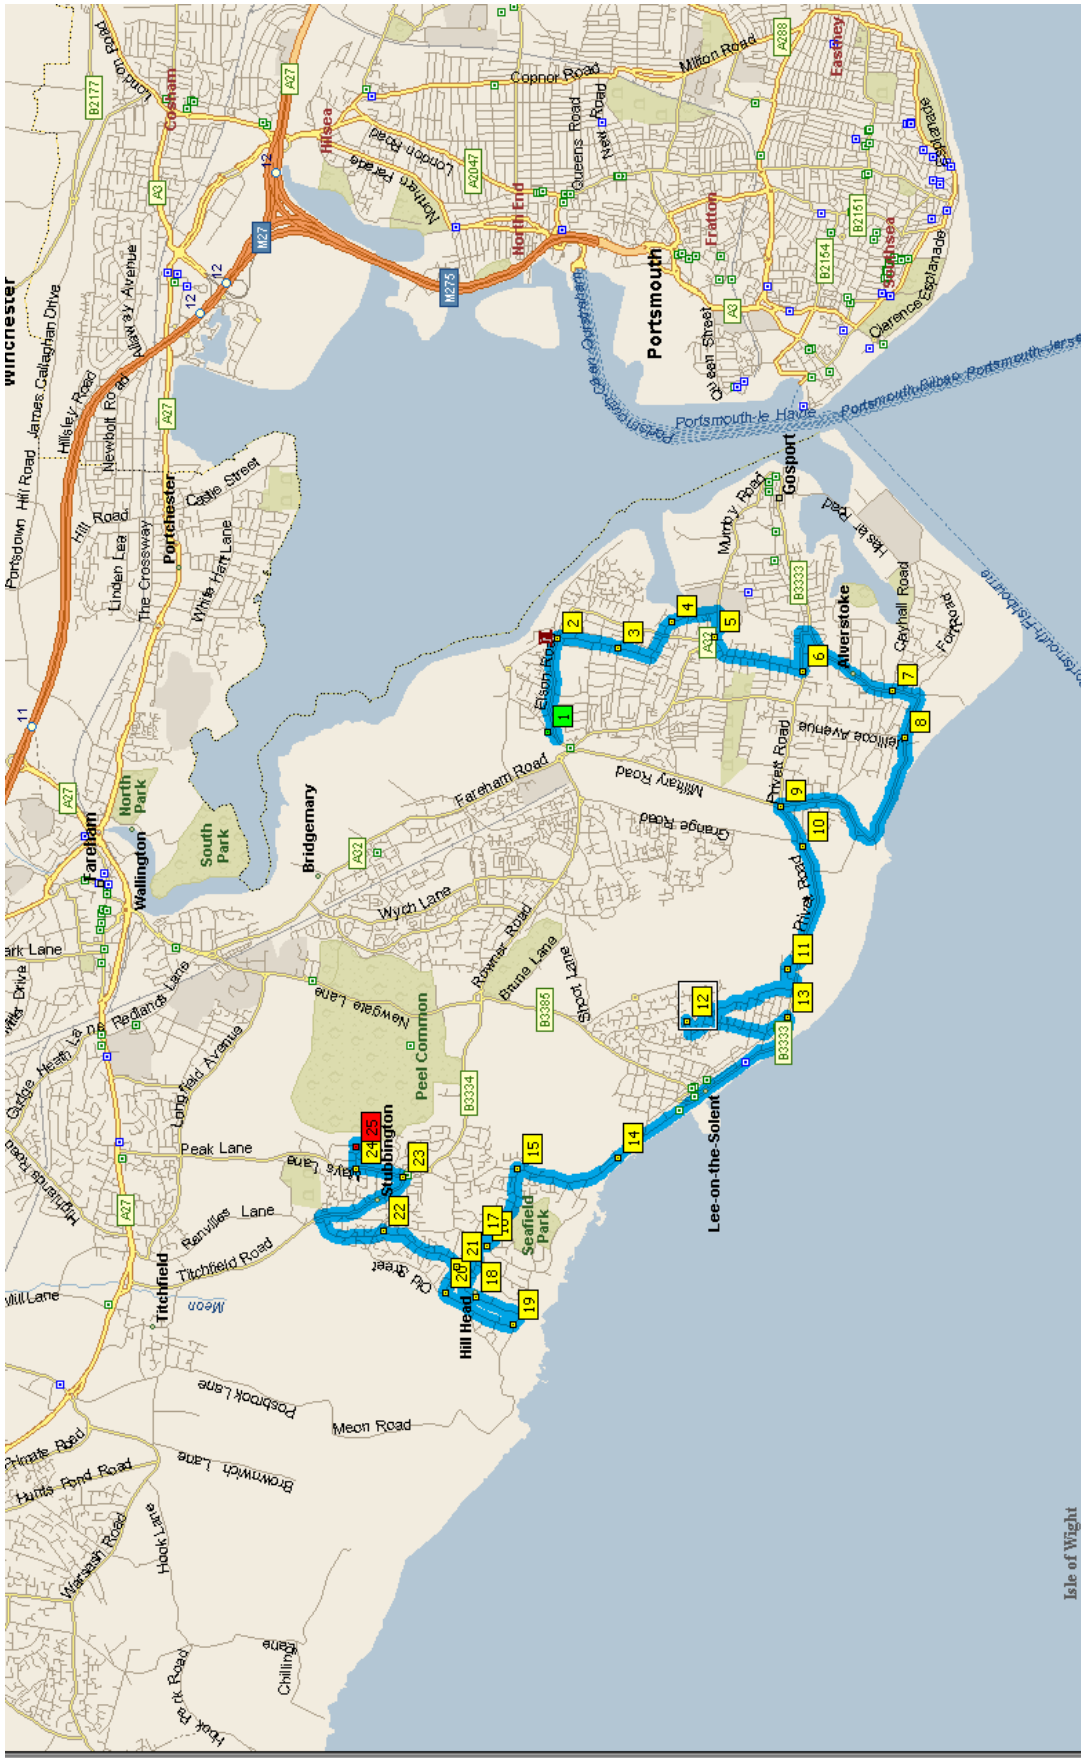

The Bus will be able to stop at any 'Bus Stop' along the advertised route. Actual arrival times may vary.

Fare Stage	Termly	Termly (One Way only)	Ad hoc trip
1	£290	£159.50	£3.00
2	£315	£173.25	£3.00
3	£340	£187	£3.25
4	£365	£200.75	£3.25
5	£390	£214.50	£3.50
6	£415	£228.25	£3.75
7	£440	£242	£4.00
8	£465	£255.75	£4.25

Southbound 'Lee & Gosport' Route

Fare Stage			
5	07:45	Fort Brockhurst bus stop	16:48
5	07:50	Elson Road just past Ham Lane	16:44
5	07:52	Albemarle Ave bus stop (Elson Road End)	16:41
5	08:00	Gosport Ferry	16:35
4	08:03	Bury Road	16:32
4	08:05	Anglesey Road	16:30
3	08:10	Cherque Way	16:25
3	08:11	David Newbury Drive	16:21
2	08:15	Elmore Road	16:18
2	08:18	Lee on Solent High Street / Beach Road	16:13
1	08:21	Sea Lane Bus Stop	16:09
1	08:29	Cottes Way	16:05
1	08:32	Plymouth Drive Park	16:03
1	08:35	Cuckoo Pint	16:03
	08:45	Meoncross School	16:00

Northbound 'Whiteley' Route

<i>Fare Stage</i>			
7	07:45	Bishops Waltham	16.45
5	8.10	Lippizzaner Fields	16.27
5	8.12	Sweethill Crescent	16.24
5	8.14	Whiteley Primary School	16.22
5	8.16	Solent Hotel	16.16
3	8.20	TGI Fridays	16:08
2	8:30	The Avenue	16:06
	8.36	Meoncross School	16:00

The Bus will be able to stop at any 'Bus Stop' along the advertised route.

Actual arrival times may vary.

'Denmead' Route

<i>Fare Stage</i>	<i>Timings</i>		<i>Timings</i>
8	tbc	Petersfield	tbc
8	7:30am	Horndean	4:50pm
7	7:35am	Hambledon	4:45pm
7	7:40am	Denmead	4:40pm
7	8:10am	Wickham Square (Lloyds TSB)	4:25pm
4	8:15am	Knowle Village	4:20pm
3	8:25am	Citroen Garage Fareham	4:15pm
2	8:30am	BHF Shop, Fareham	4:09pm
2	8:35am	Highlands Road	4:08pm
	8:40am	Meoncross School	4:00pm