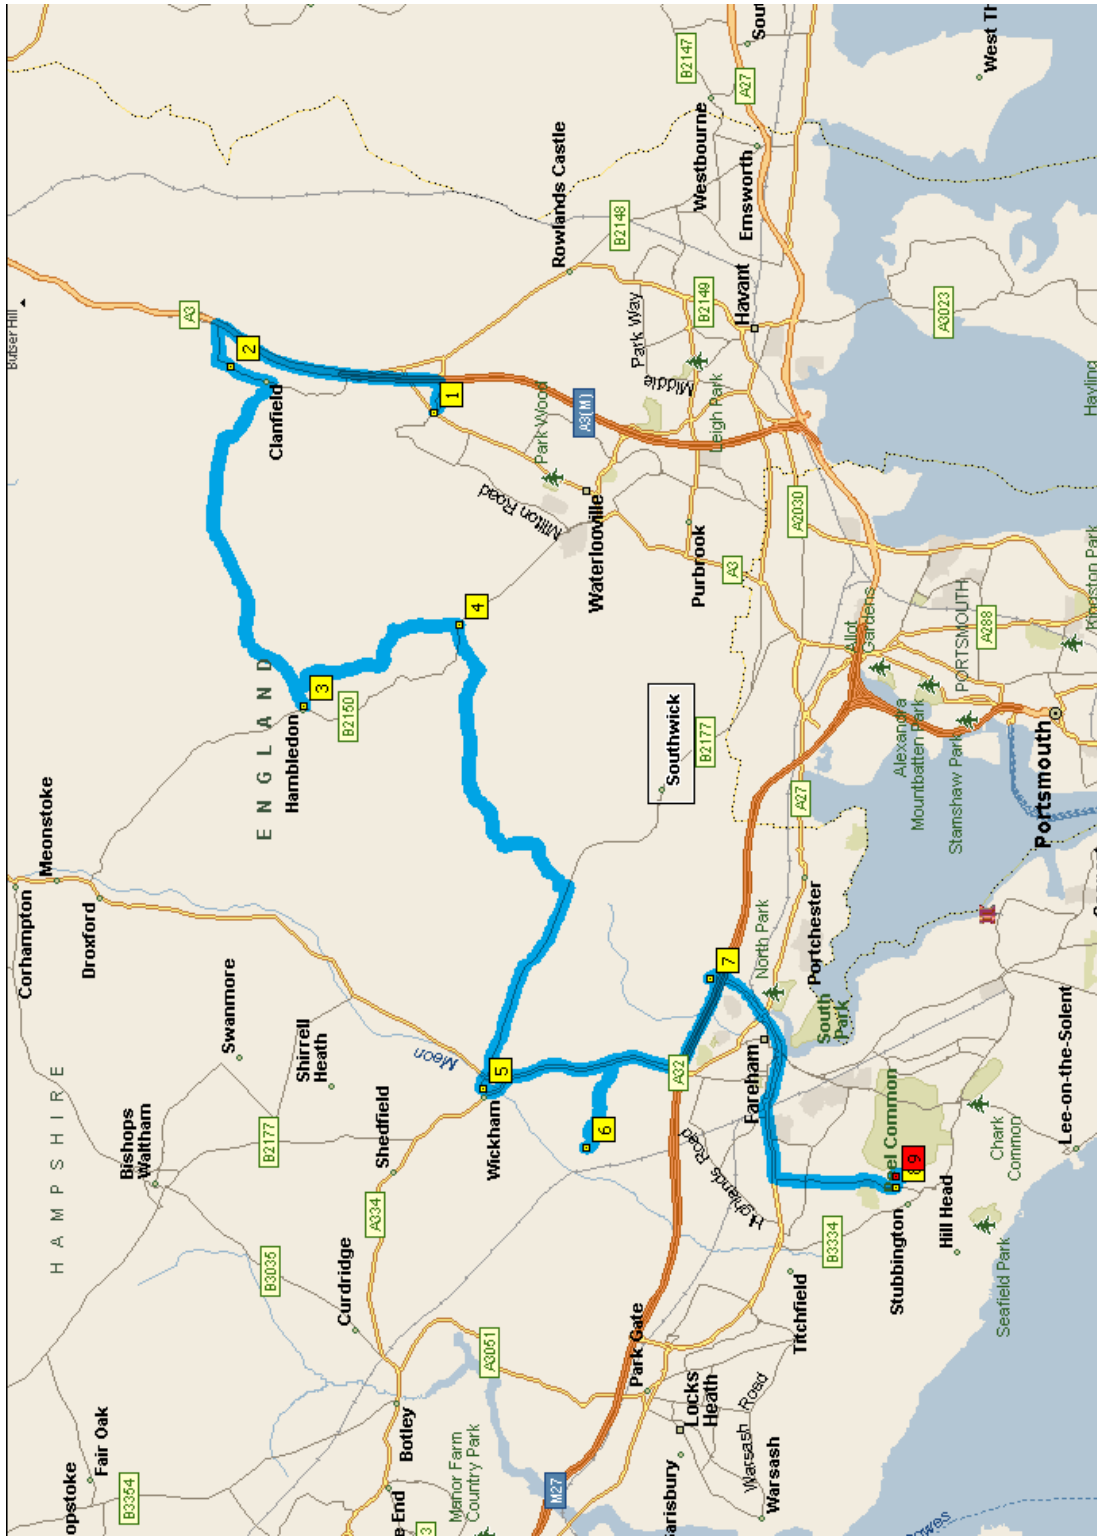

'Denmead' Route

<i>Fare Stage</i>	<i>Timings</i>		<i>Timings</i>
8	tbc	Petersfield	tbc
8	7:30am	Horndean	4:50pm
7	7:35am	Hambledon	4:45pm
7	7:40am	Denmead	4:40pm
7	8:10am	Wickham Square (Lloyds TSB)	4:25pm
4	8:15am	Knowle Village	4:20pm
3	8:25am	Citroen Garage Fareham	4:15pm
2	8:30am	BHF Shop, Fareham	4:09pm
2	8:35am	Highlands Road	4:08pm
	8:40am	Meoncross School	4:00pm

Fare Stage	Termly	Termly (One Way only)	Ad hoc trip
1	£290	£159.50	£3.00
2	£315	£173.25	£3.00
3	£340	£187	£3.25
4	£365	£200.75	£3.25
5	£390	£214.50	£3.50
6	£415	£228.25	£3.75
7	£440	£242	£4.00
8	£465	£255.75	£4.25

The Bus will be able to stop at any 'Bus Stop' along the advertised route.

Actual arrival times may vary.